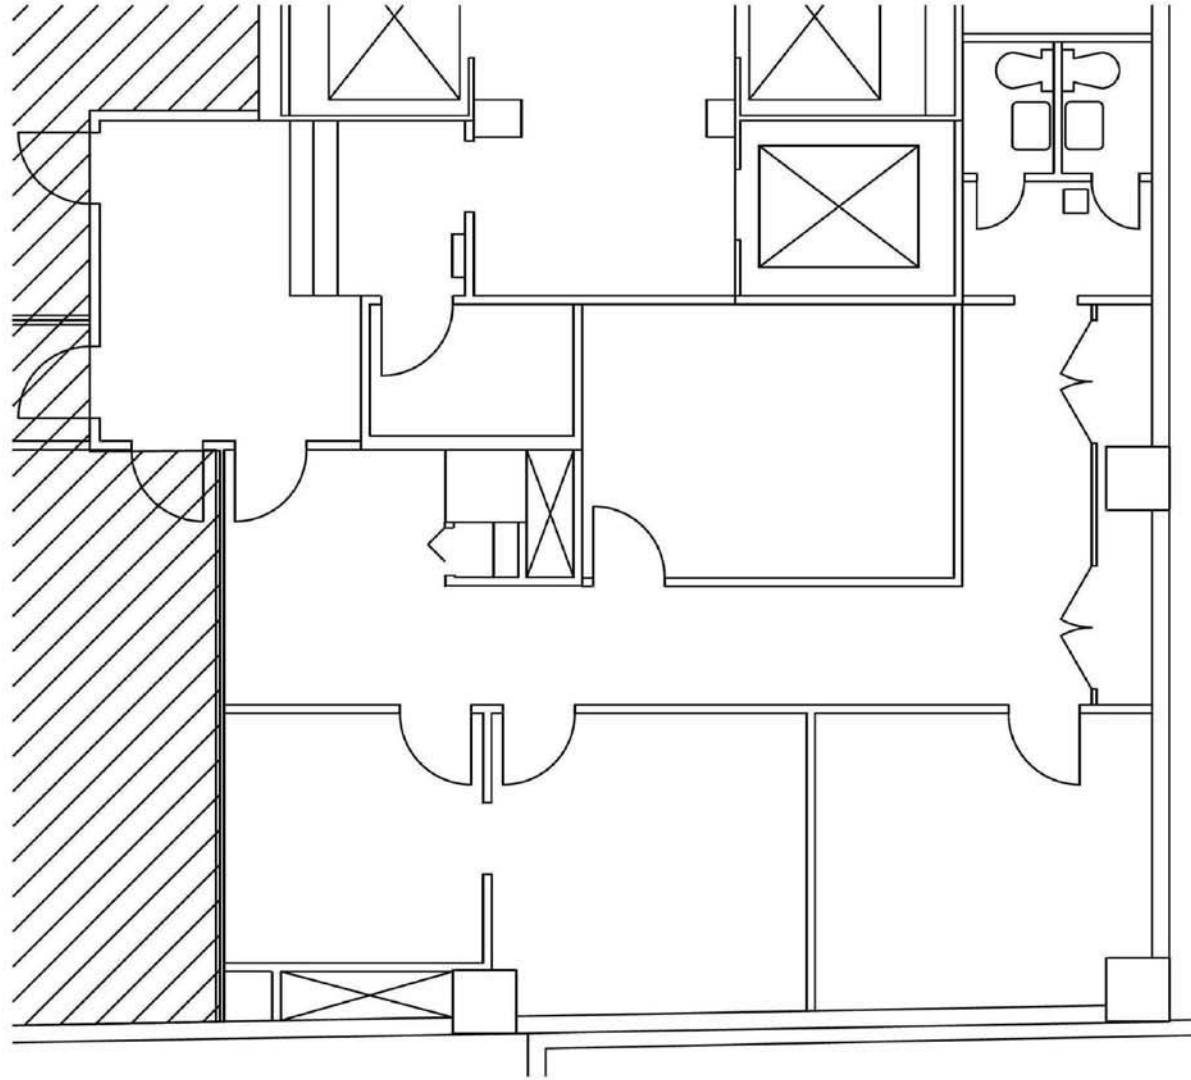

# 34 Peachtree

**Suite 100**  
**1,337 RSF**  
**1st Floor**

**Leased by:**

Jessica T. Doyle, CCIM: 770.552.2409  
Sam Zelony: 770.552.2410