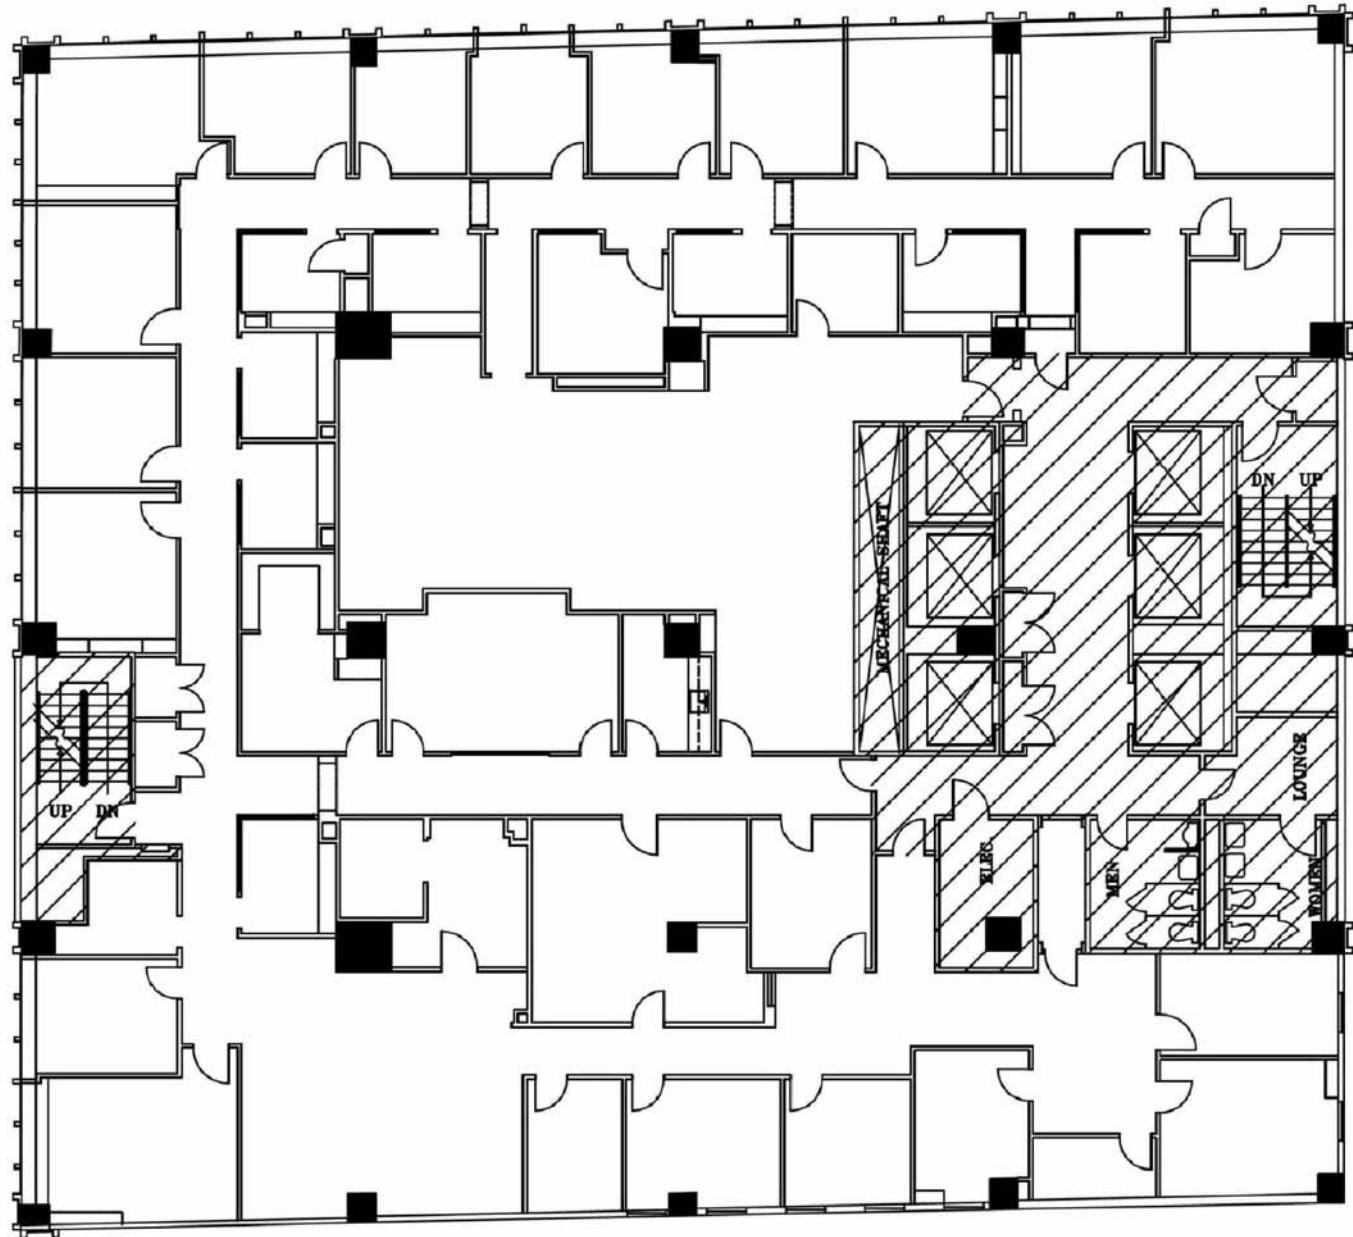

34 Peachtree

11,042 RSF

15th Floor

Leased by:

Sam Zelony: 770.552.2410
Jessica Doyle: 770.552.2409