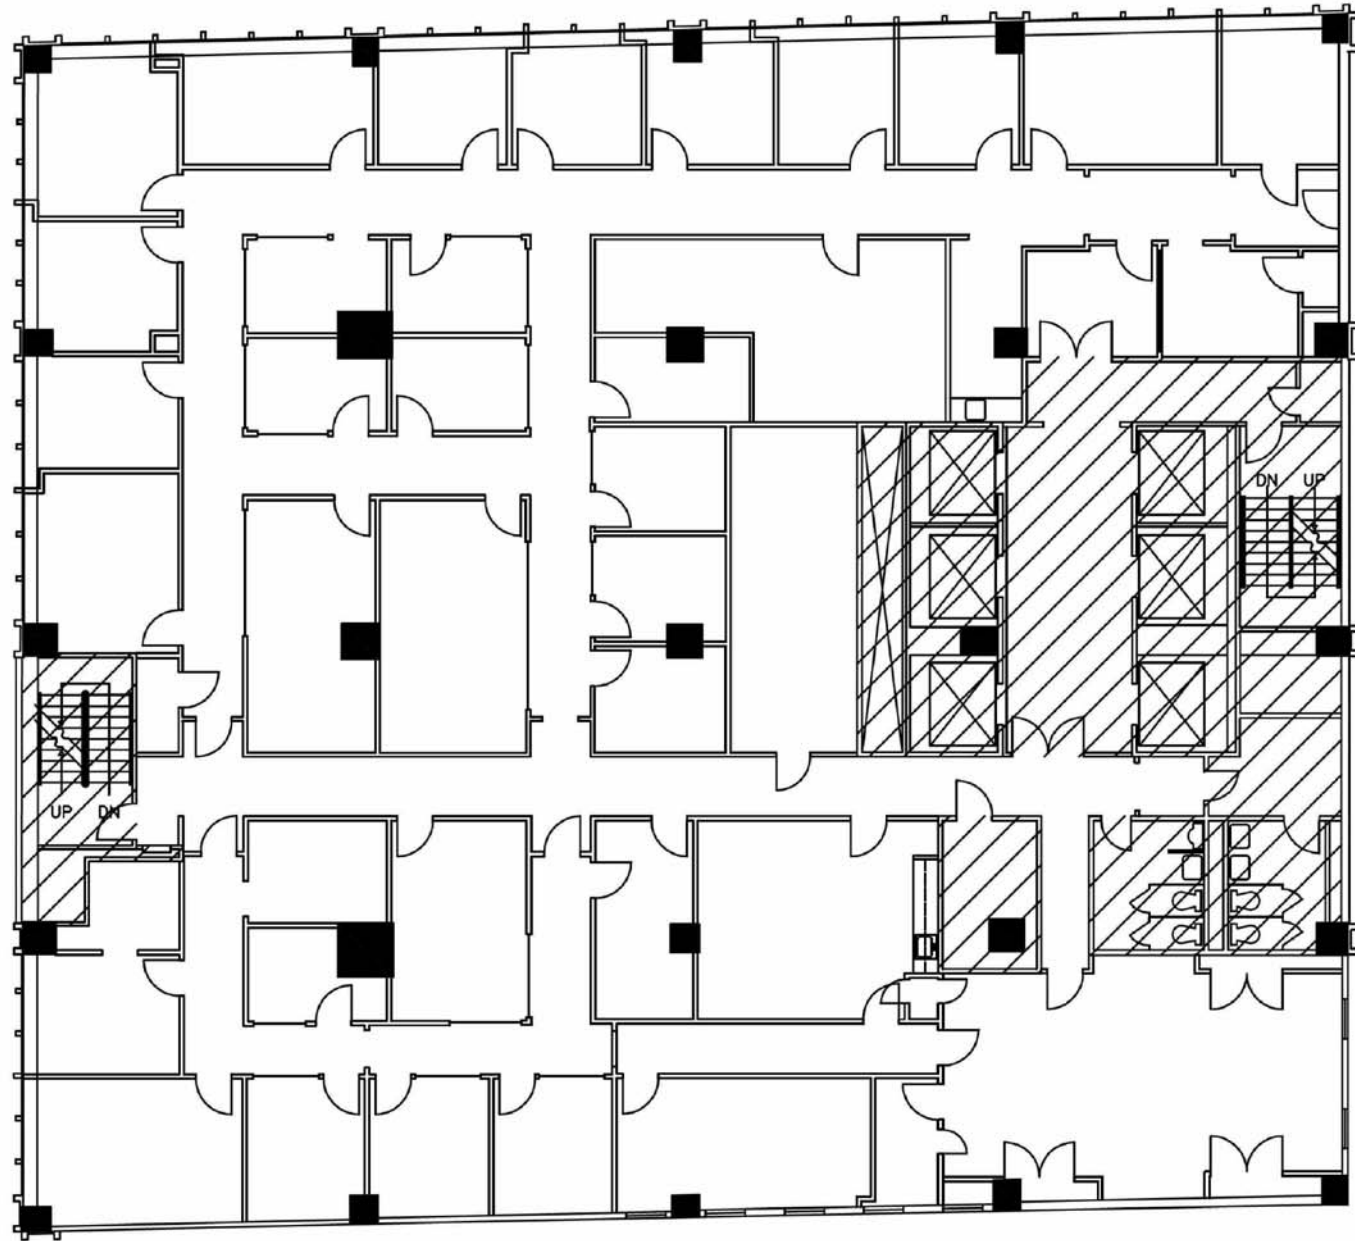

34 Peachtree

11,042 RSF

16th Floor

Leased by:

Sam Zelony: 770.552.2410
Jessica Doyle: 770.552.2409