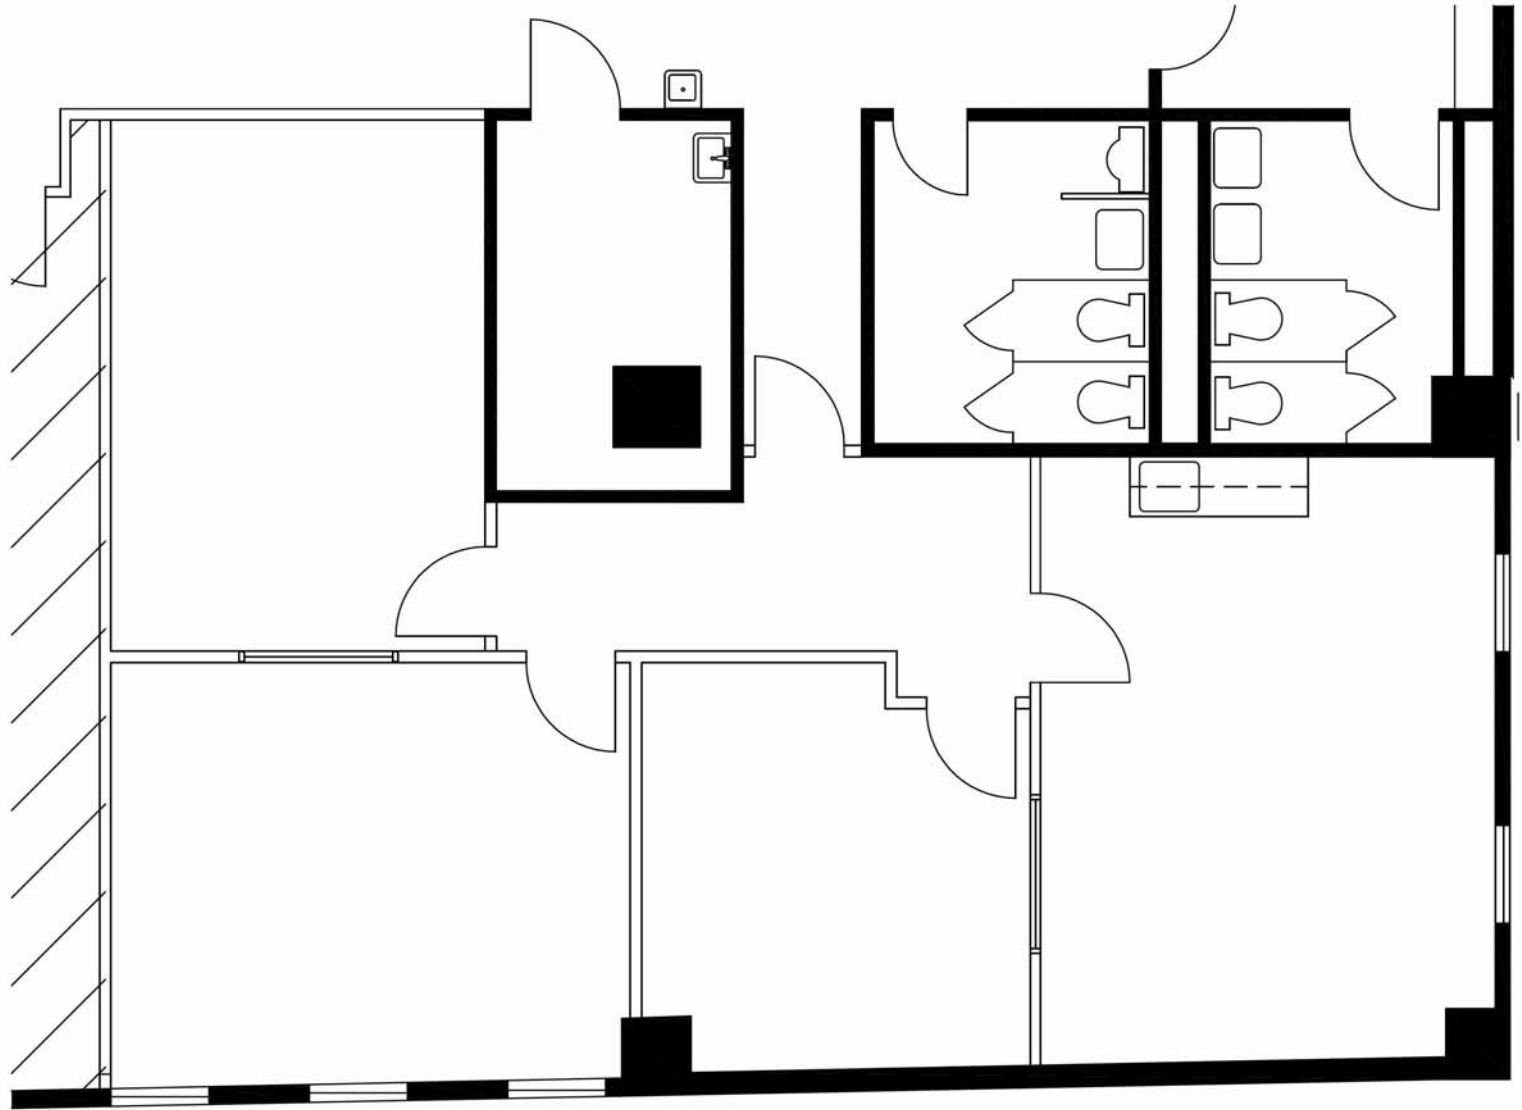

34 Peachtree

Suite 1730
1,267 RSF
17th Floor

Leased by:

GRUBB & ELLIS
From Insight to Results

Sam Zelony: 770.552.2410
Jessica Thurman: 770.552.2409

*Carlsten * Sanford*
Architecture * Interior Design