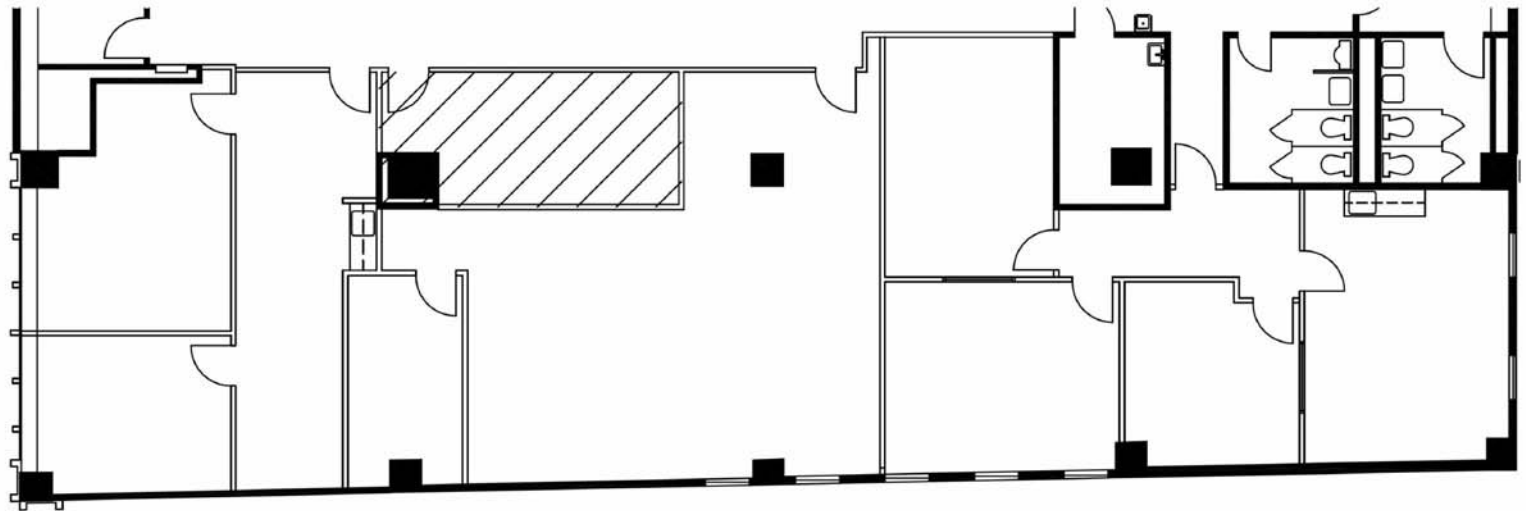

34 Peachtree

Suite 1730, 1740 & 1780

4,809 RSF

17th Floor

Leased by:

GRUBB & ELLIS
From Insight to Results

Sam Zelony: 770.552.2410
Jessica Thurman: 770.552.2409

*Carlsten * Sanford*
Architecture * Interior Design