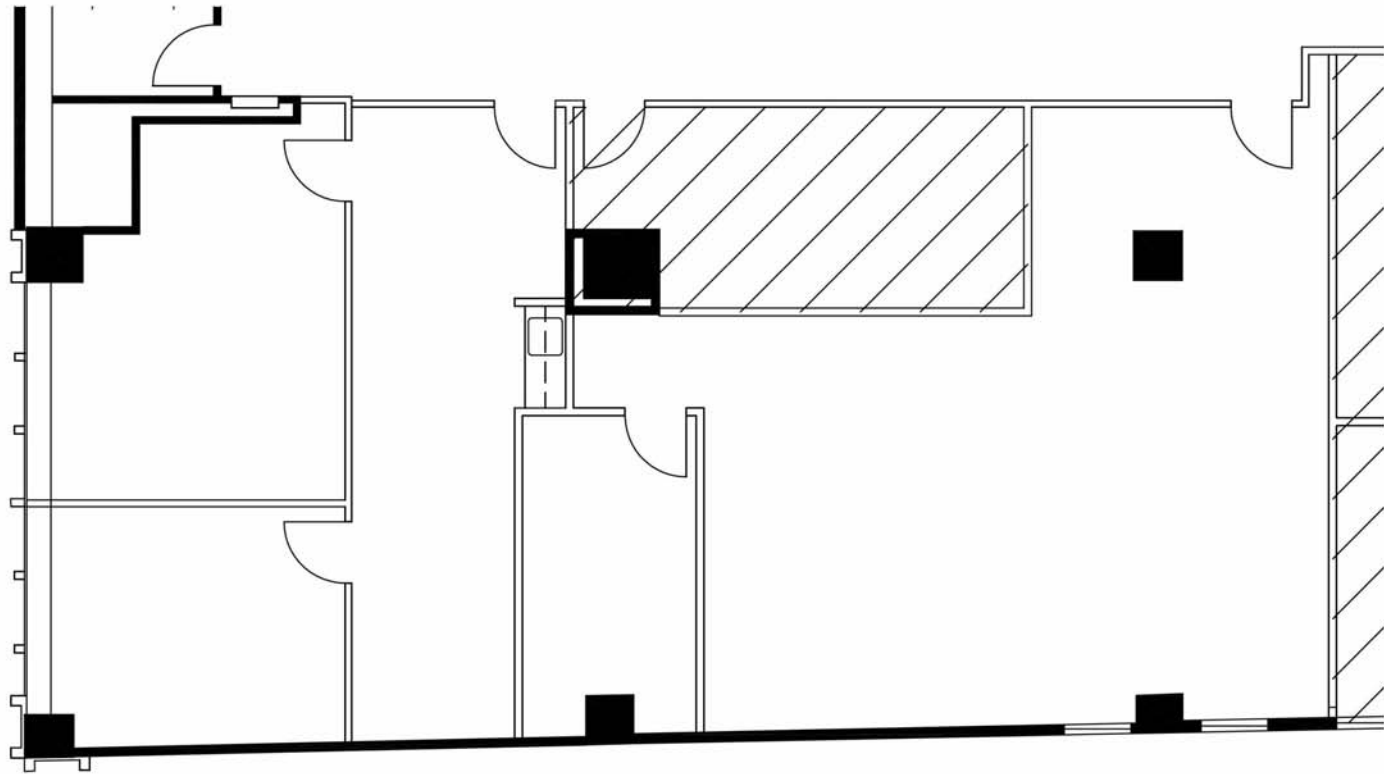

34 Peachtree

Suite 1740 & 1780
3,542 RSF
17th Floor

Leased by:

GRUBB & ELLIS
From Insight to Results

Sam Zelony: 770.552.2410
Jessica Thurman: 770.552.2409

*Carlsten * Sanford*
Architecture * Interior Design