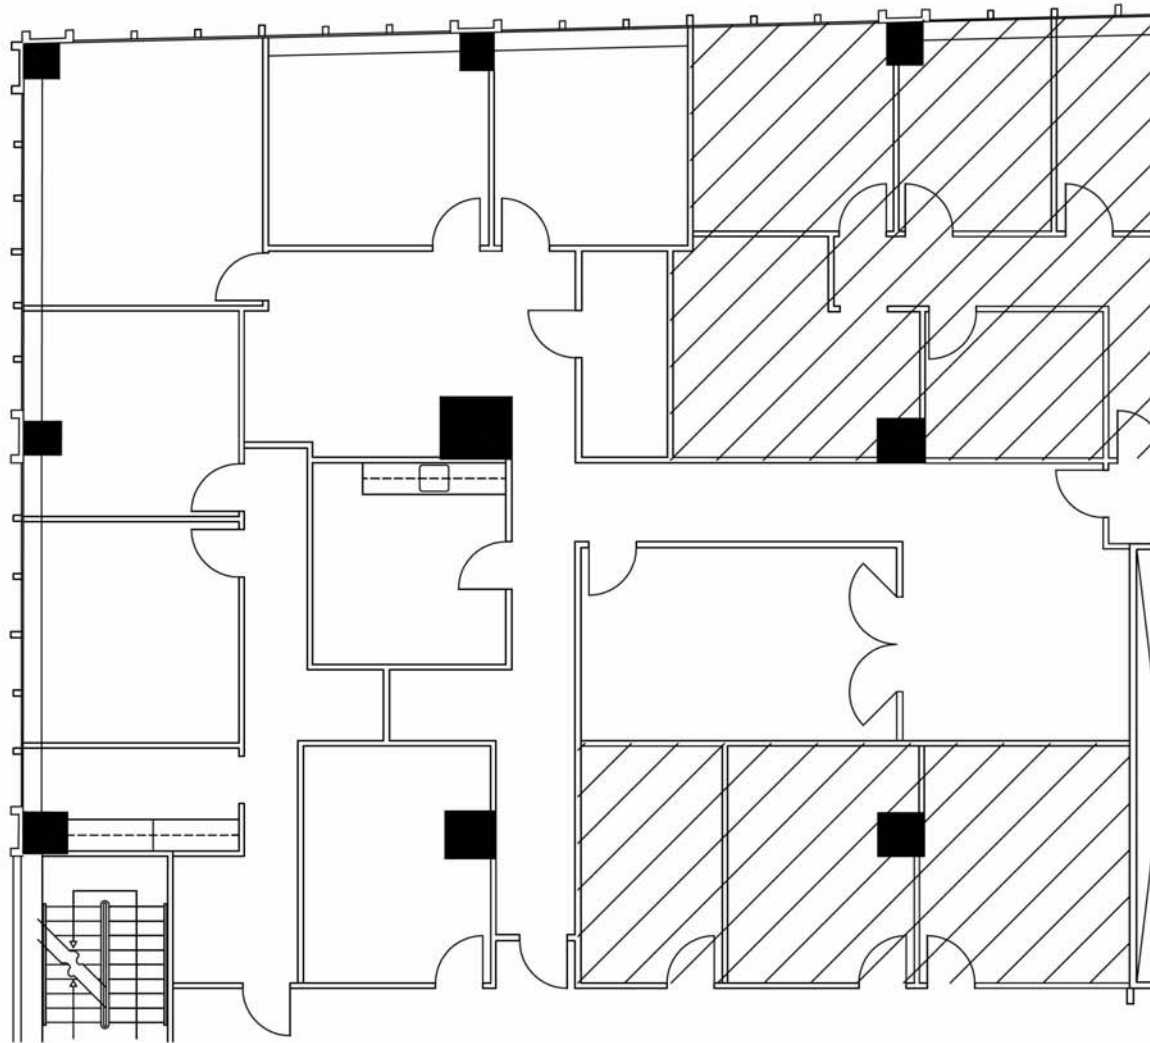

34 Peachtree

Suite 1920 & 1980
3,233 RSF
19th Floor

Leased by:

Sam Zelony: 770.552.2410
Jessica Thurman: 770.552.2409