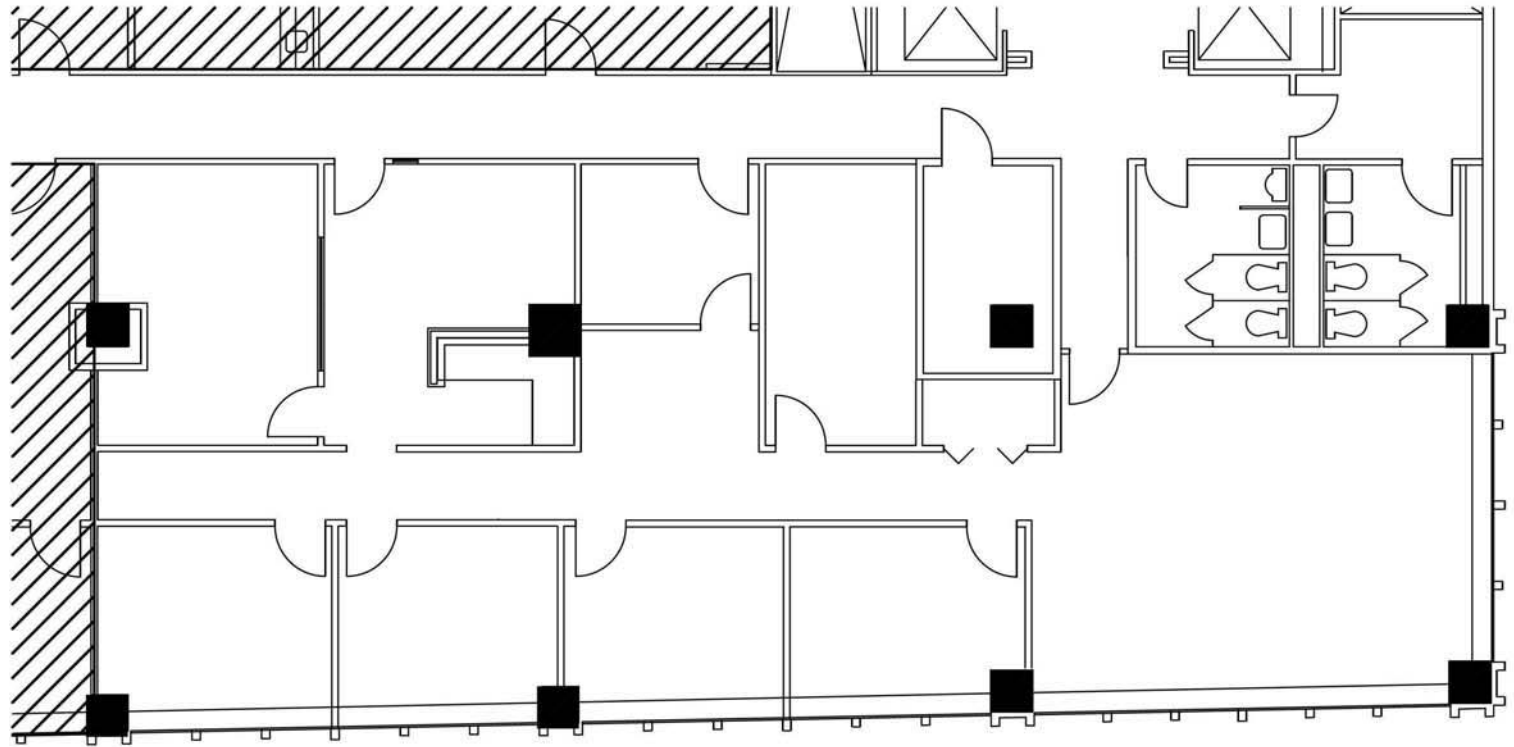

# 34 Peachtree

**Suite 2360**  
**2,733 RSF**

**23rd Floor**

**Leased by:**

Jessica T. Doyle, CCIM: 770.552.2409  
Sam Zelony: 770.552.2410