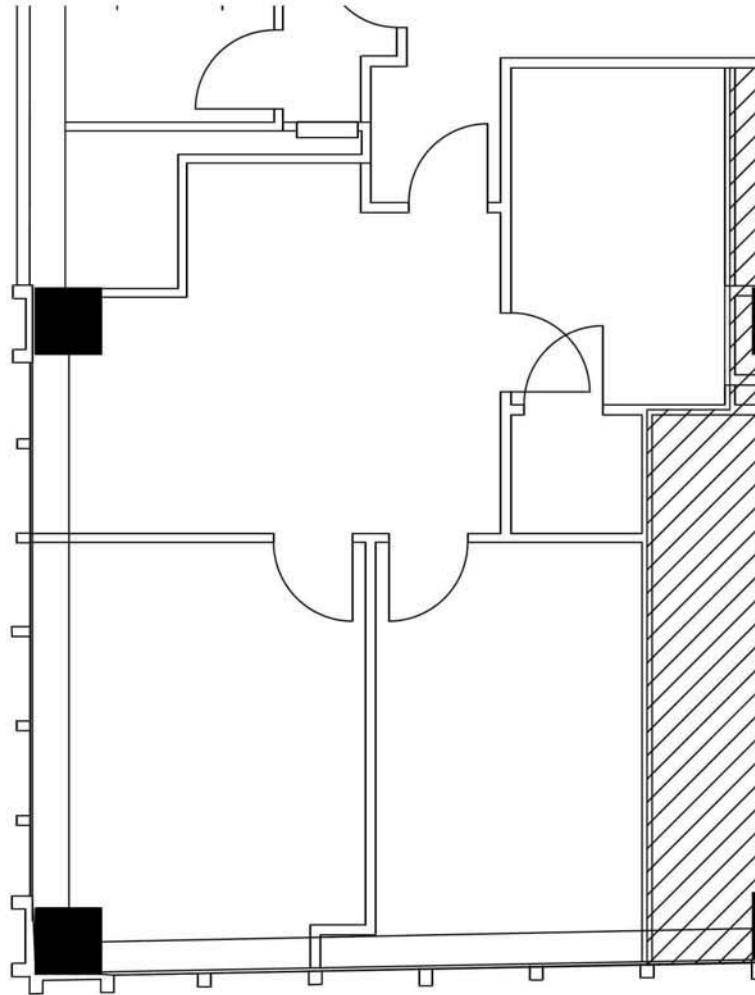

34 Peachtree

Suite 2480
853 RSF
24th Floor

Leased by:

GRUBB & ELLIS
From Insight to Results

Jessica T. Doyle, CCIM: 770.552.2409
Sam Zelony: 770.552.2410

*Carlsten * Sanford*
Architecture * Interior Design