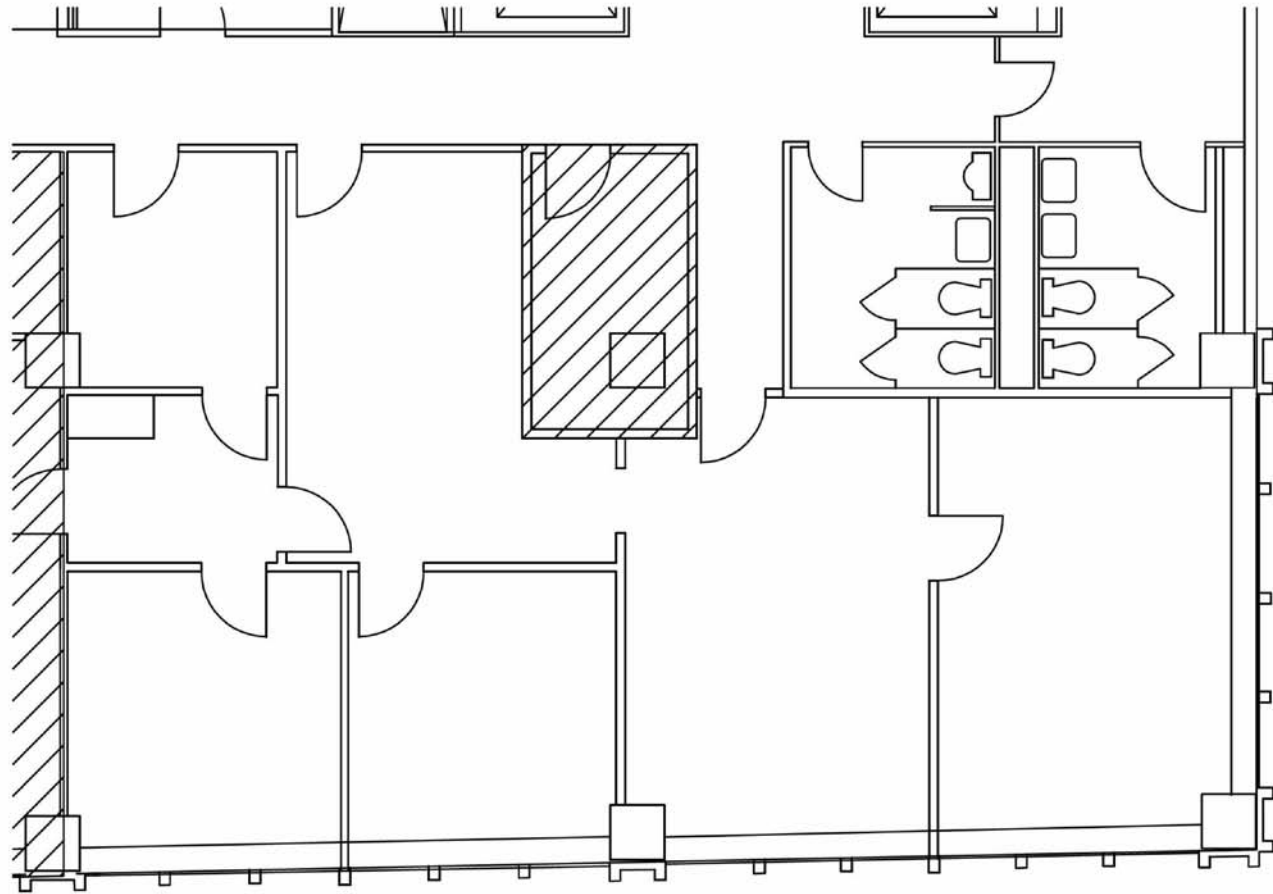

34 Peachtree

Suite 2530 & 2550
1,621 RSF
25th Floor

Leased by:

GRUBB & ELLIS

From Insight to Results

Sam Zelony: 770.552.2410

Jessica Thurman: 770.552.2409