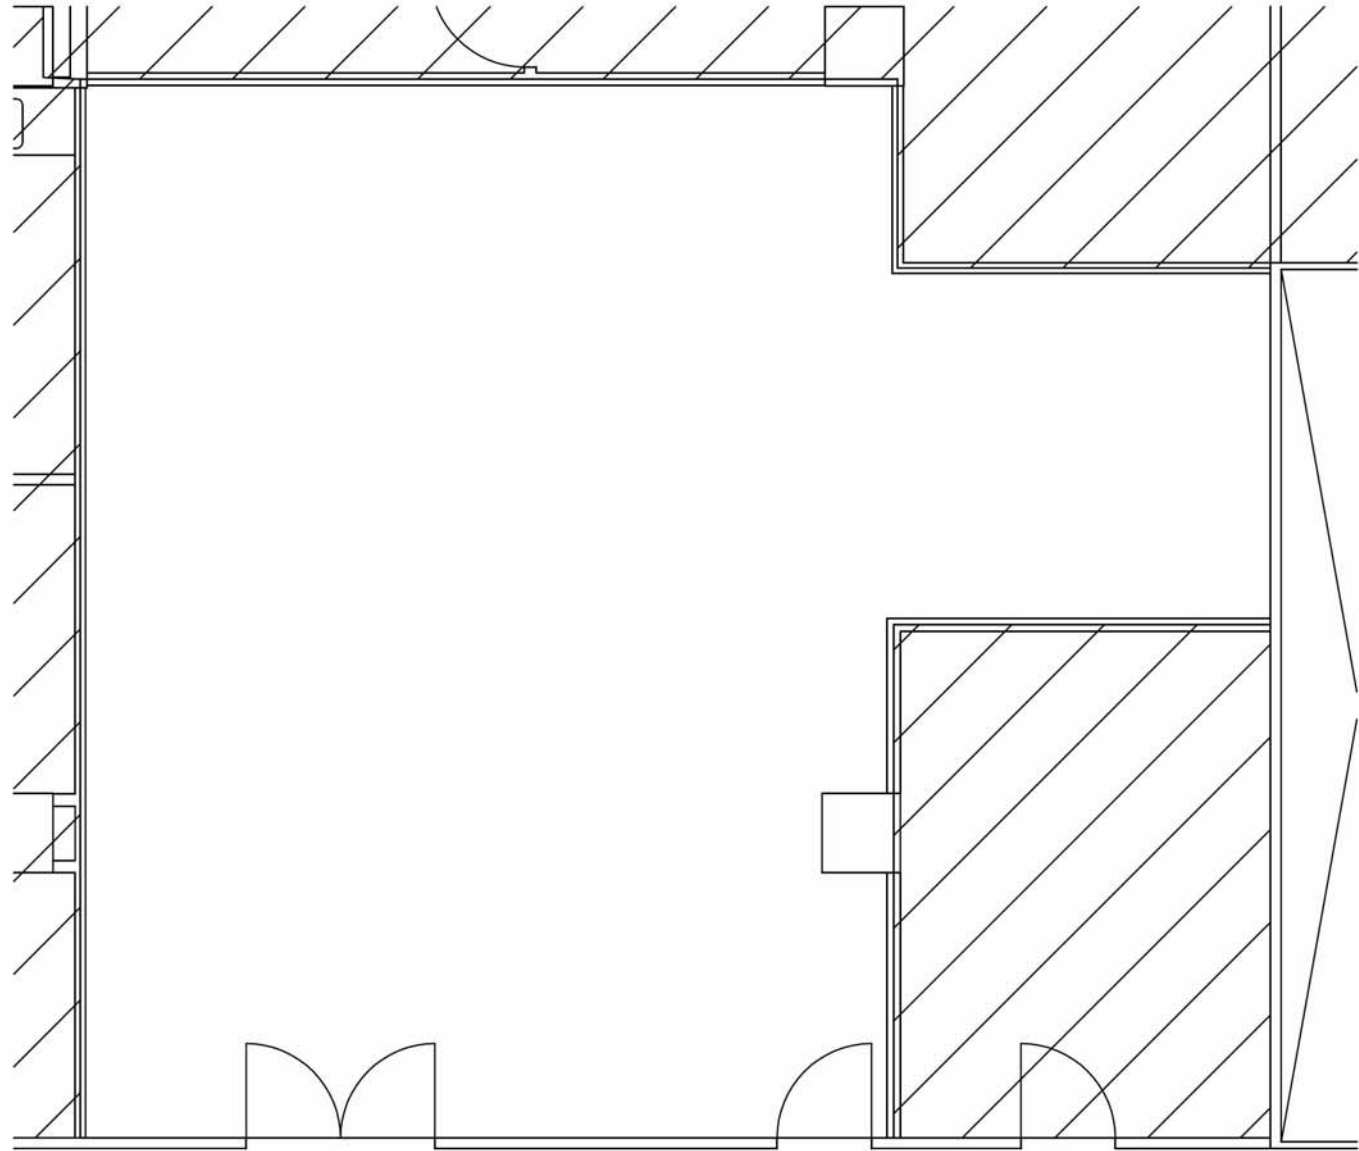

# 34 Peachtree

Suite 2545  
1,157 RSF

25th Floor

Leased by:

**GRUBB & ELLIS**  
From Insight to Results

Sam Zelony: 770.552.2410  
Jessica Thurman: 770.552.2409

*Carlsten \* Sanford*  
Architecture \* Interior Design