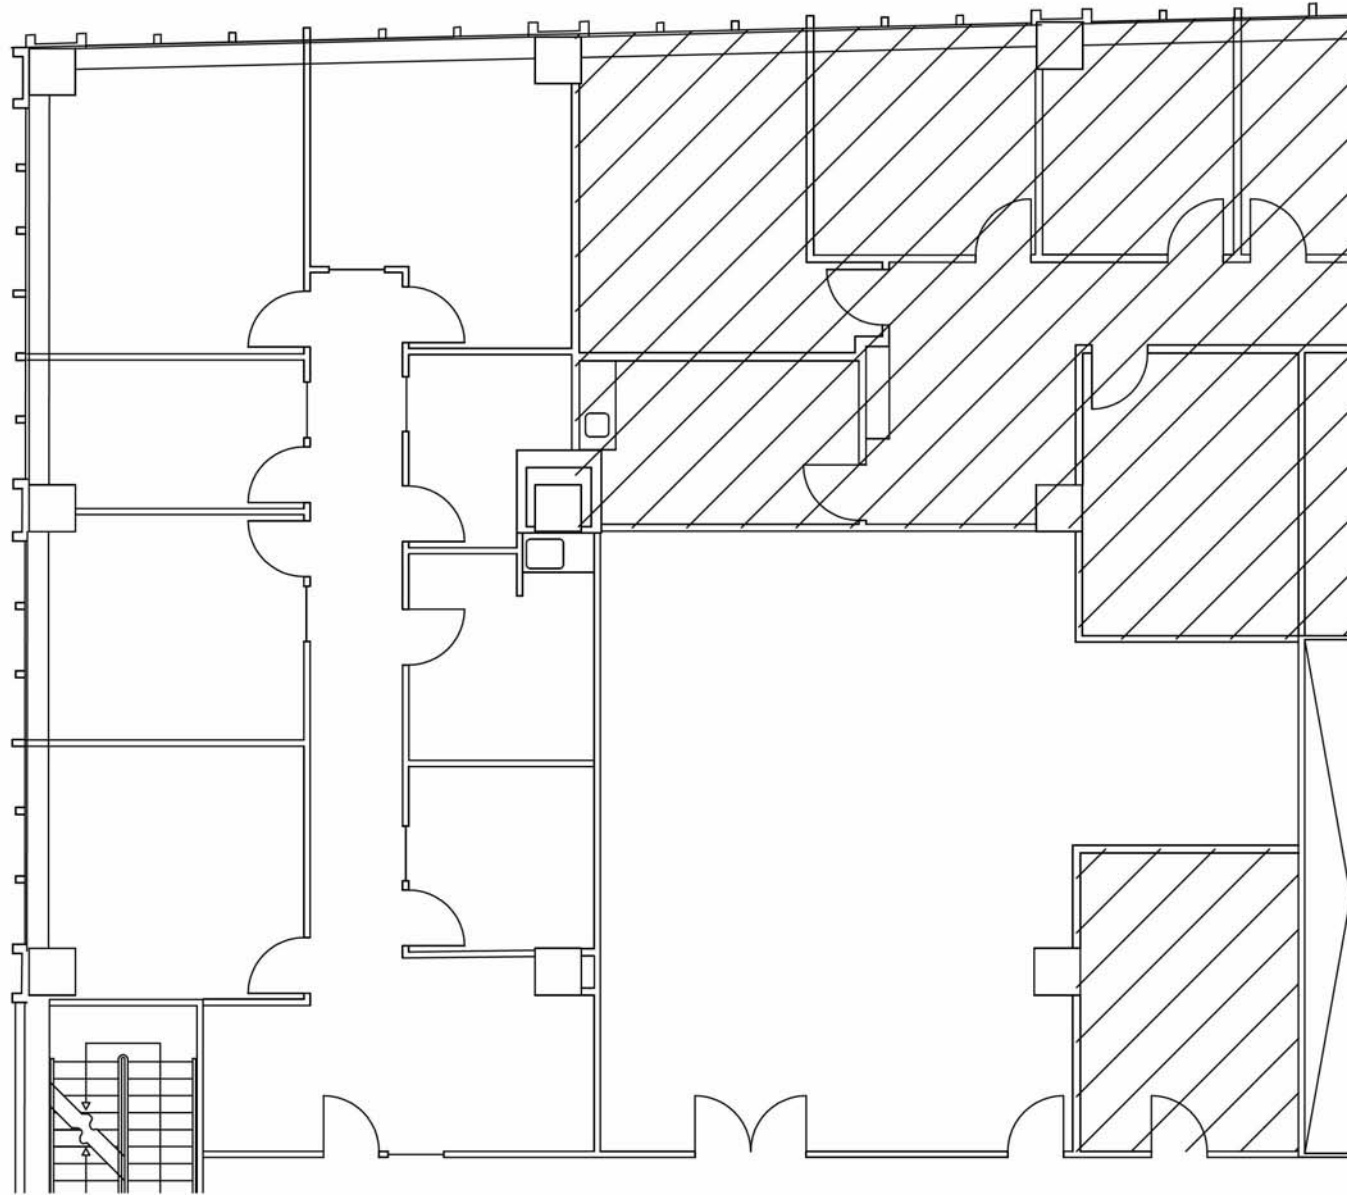

34 Peachtree

Suite 2545 & 2570
3,224 RSF
25th Floor

Leased by:

GRUBB & ELLIS
From Insight to Results

Sam Zelony: 770.552.2410
Jessica Thurman: 770.552.2409

*Carlsten * Sanford*
Architecture * Interior Design