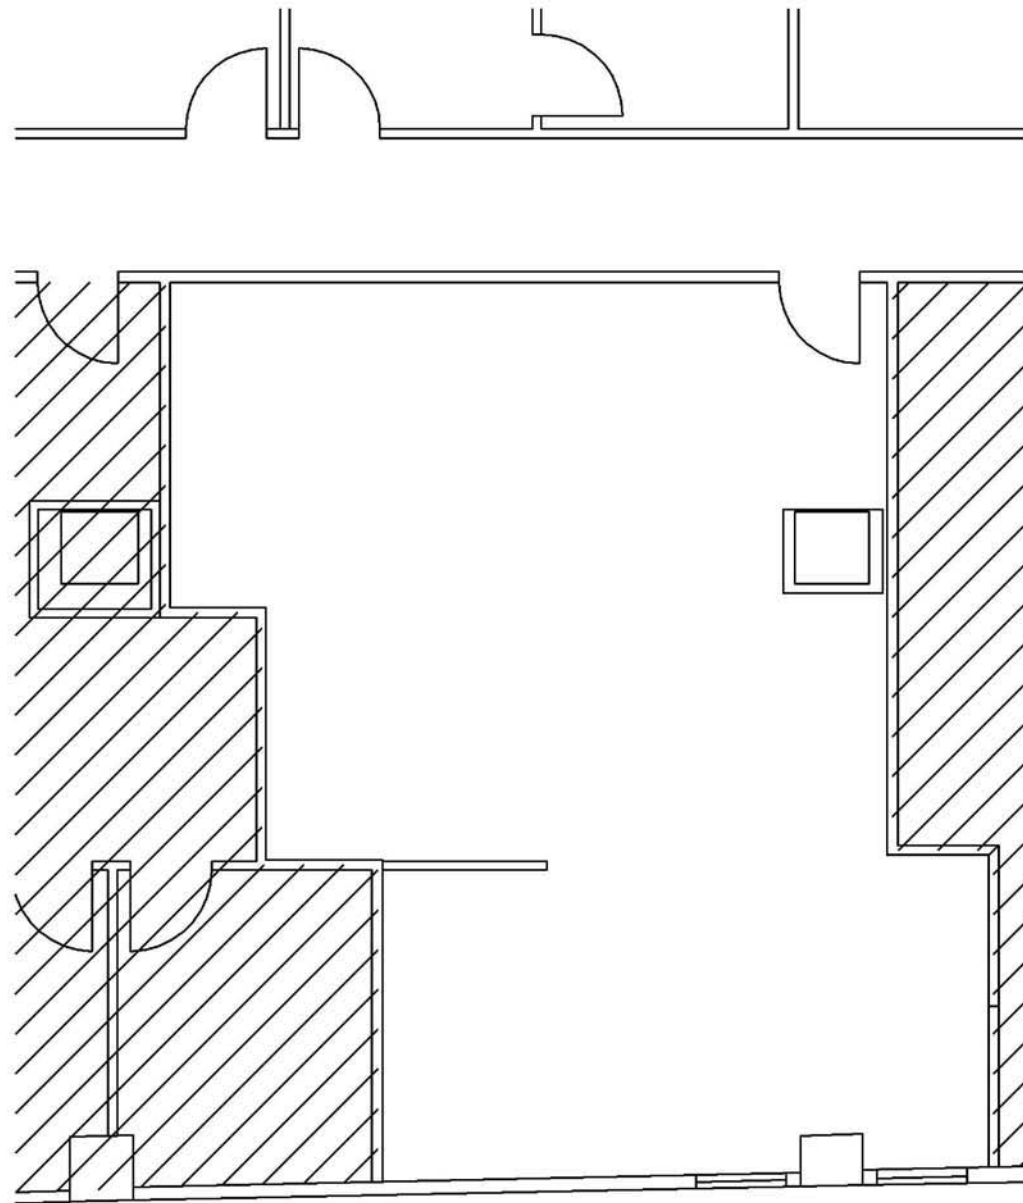

34 Peachtree

Suite 740
920 RSF

7th Floor

Leased by:

GRUBB & ELLIS
From Insight to Results

Jessica T. Doyle, CCIM: 770.552.2409
Sam Zelony: 770.552.2410

*Carlsten * Sanford*
Architecture * Interior Design