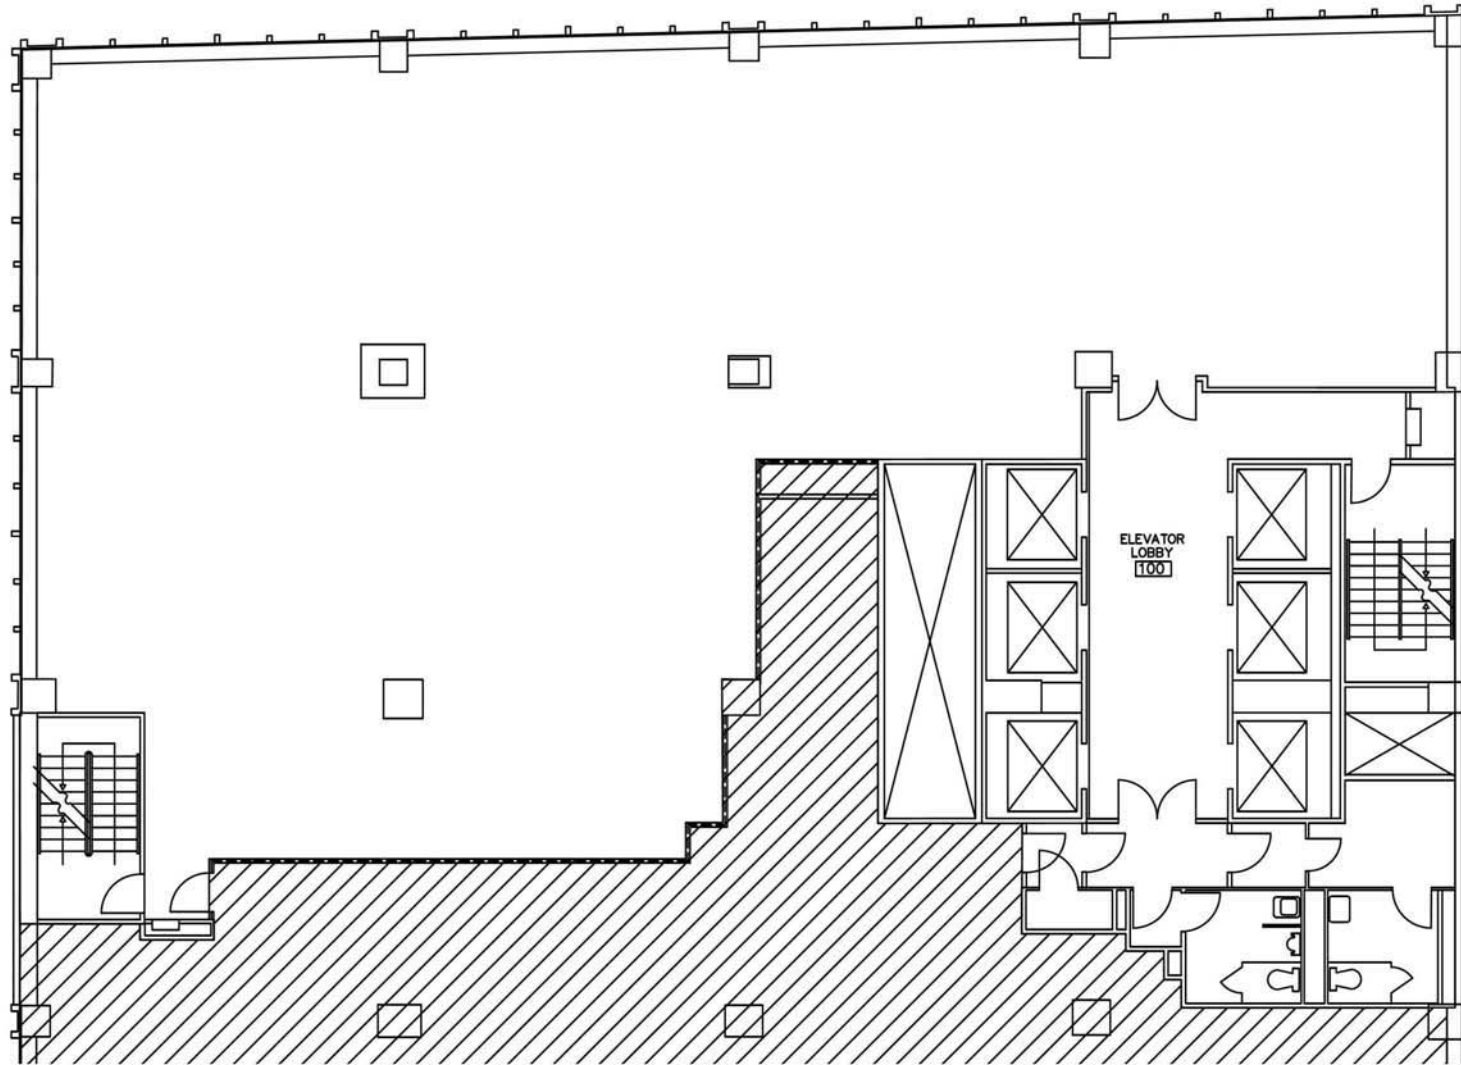

34 Peachtree

Suite 900
6,396 RSF

9th Floor

Leased by:

GRUBB & ELLIS
From Insight to Results

Jessica T. Doyle, CCIM: 770.552.2409
Sam Zelony: 770.552.2410

*Carlsten * Sanford*
Architecture * Interior Design